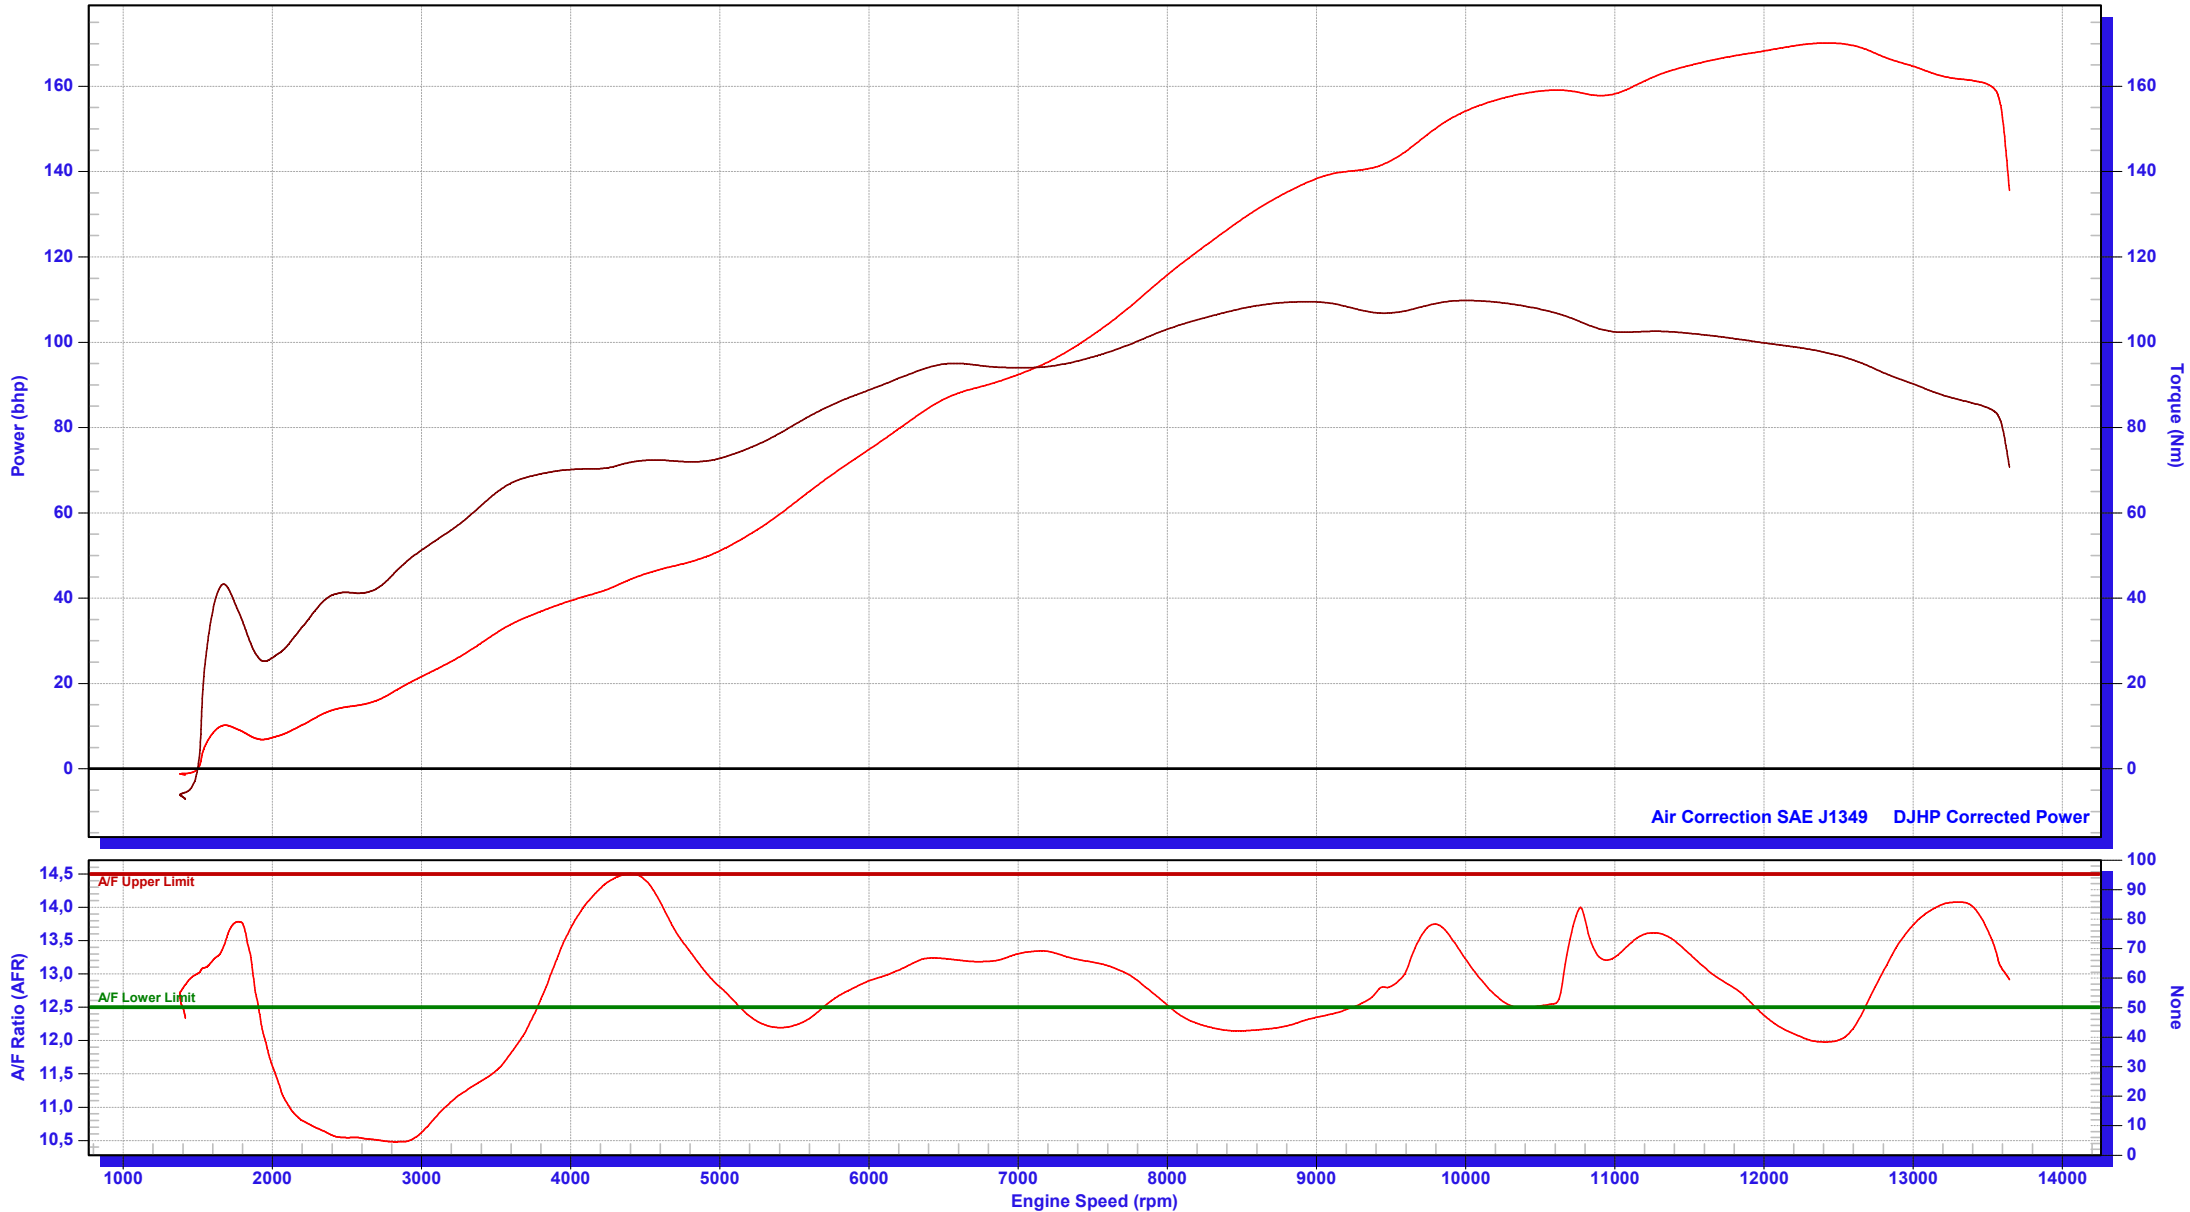

TOXIC

Max Power 170,14 bhp @ 12405,3 rpm, Max Torque 109,79 Nm @ 10005,5 rpm