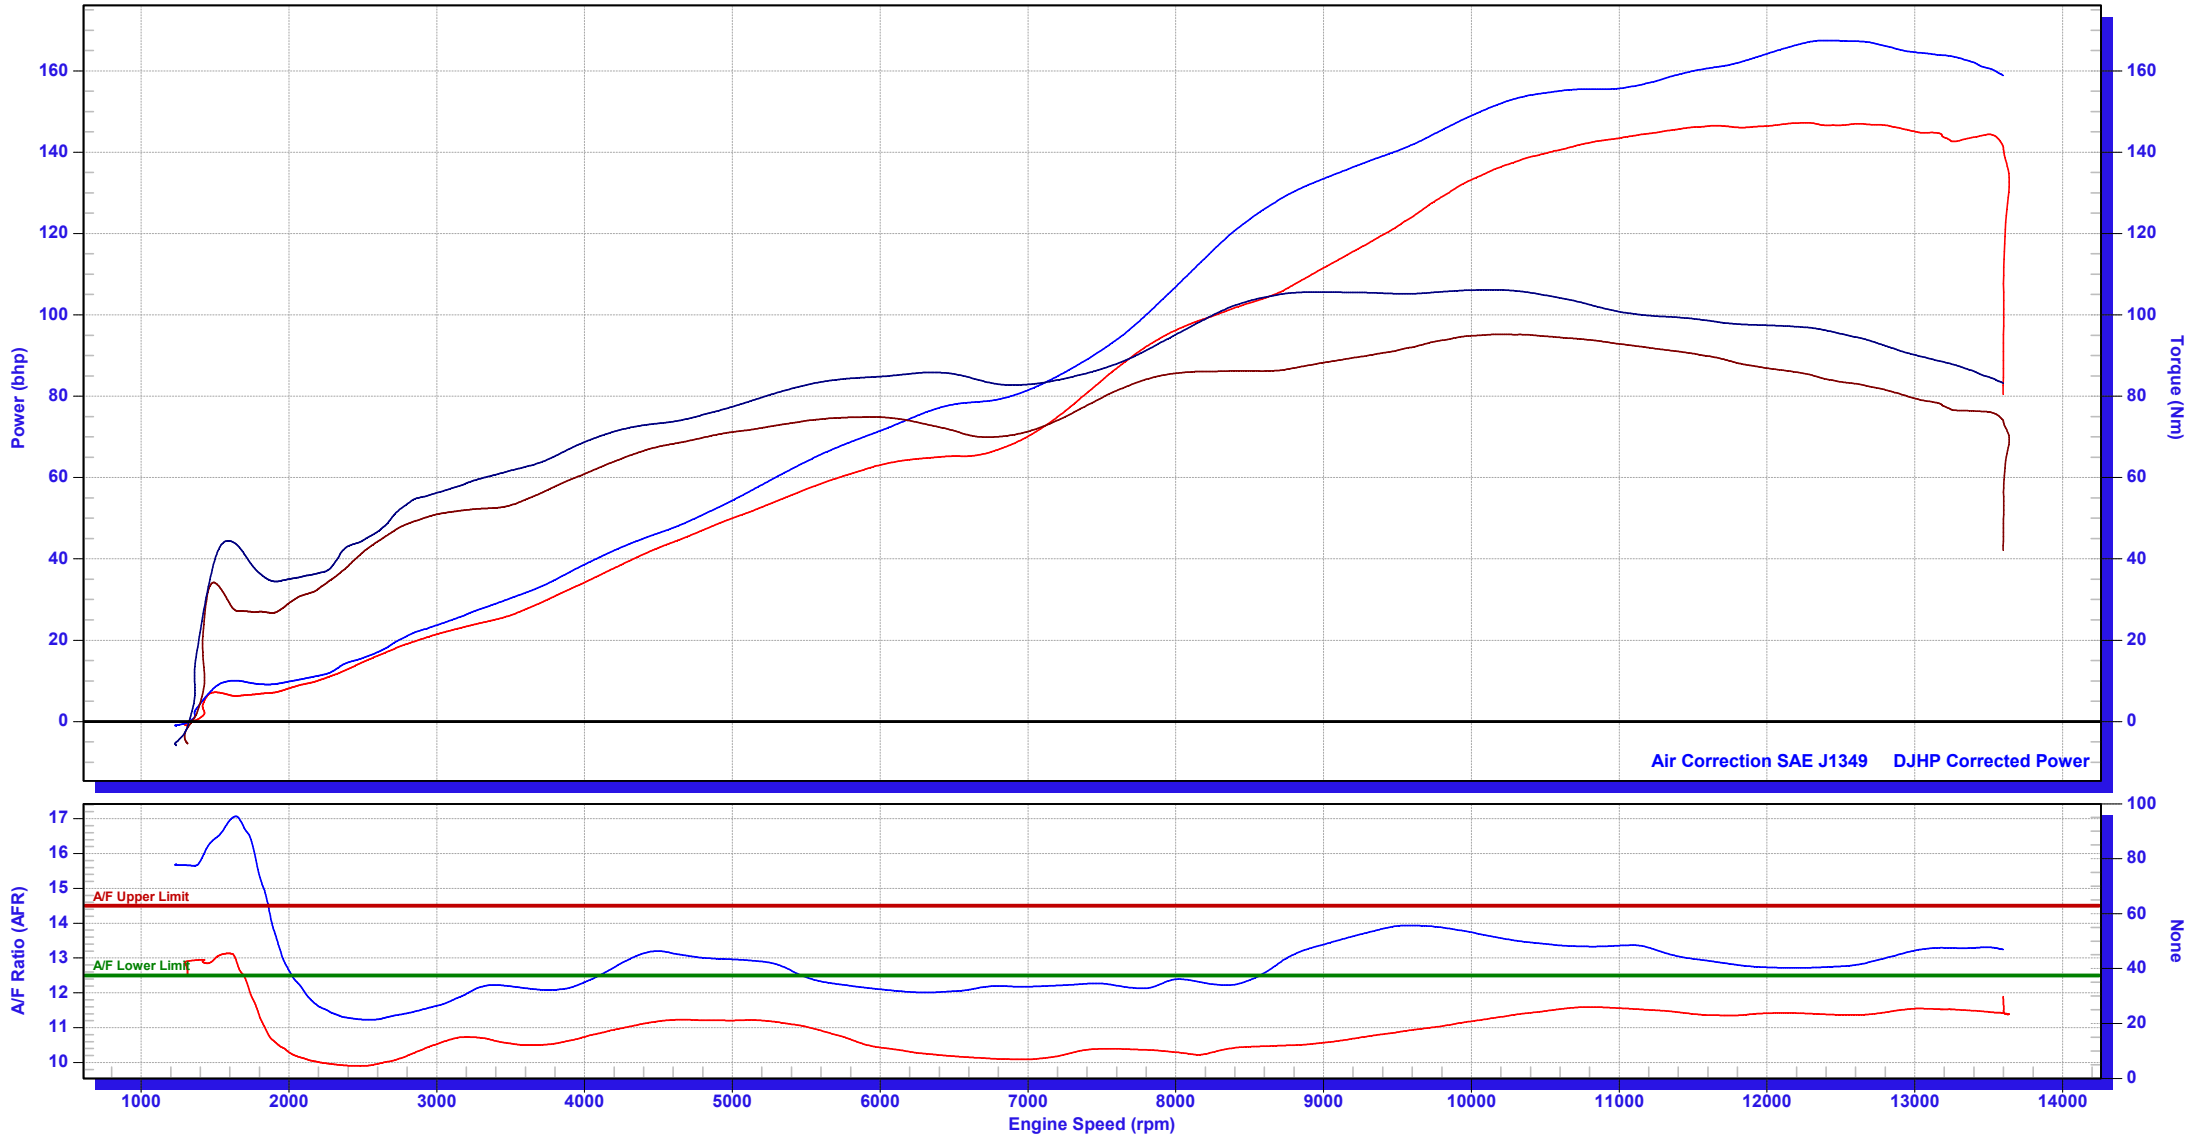

TOXIC

Max Power 147,21 bhp @ 12272,6 rpm, Max Torque 95,22 Nm @ 10212,3 rpm

85-r1po.Dpr, r1po, 2012-02-22, 12:32:37

Air Temperature 18,7°C, Air Pressure 1010,6mBar, Humidity 36,1 %, RAD 97,76%, SAE J1349 C/F:0,973
 Max Power 167,48 bhp @ 12387,3 rpm, Max Torque 106,15 Nm @ 10116 rpm

Run Notes