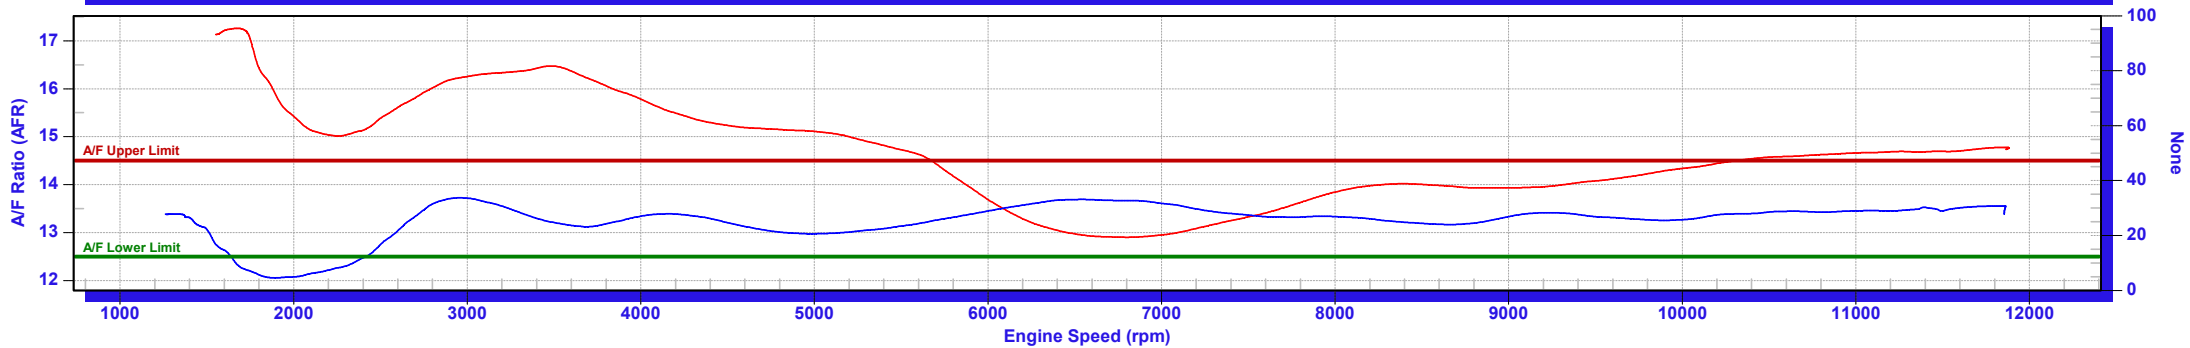

TOXIC  
ul. Metalowców 9  
Wrocław  
dolnoslaskie 54-156

500 559 333  
toximoto@toximoto.pl  
www.toximoto.pl

TOXIC

Max Power 77,93 bhp @ 10519,6 rpm, Max Torque 57,57 Nm @ 8583 rpm

391-gsf1100.Dpr, gsf1100, 2012-09-18, 19:52:06

Air Temperature 27,8°C, Air Pressure 993,6mBar, Humidity 37 %, RAD 92,65%, SAE J1349 C/F:1,018  
Max Power 81,2 bhp @ 10815,5 rpm, Max Torque 58,38 Nm @ 8344,3 rpm

Run Notes