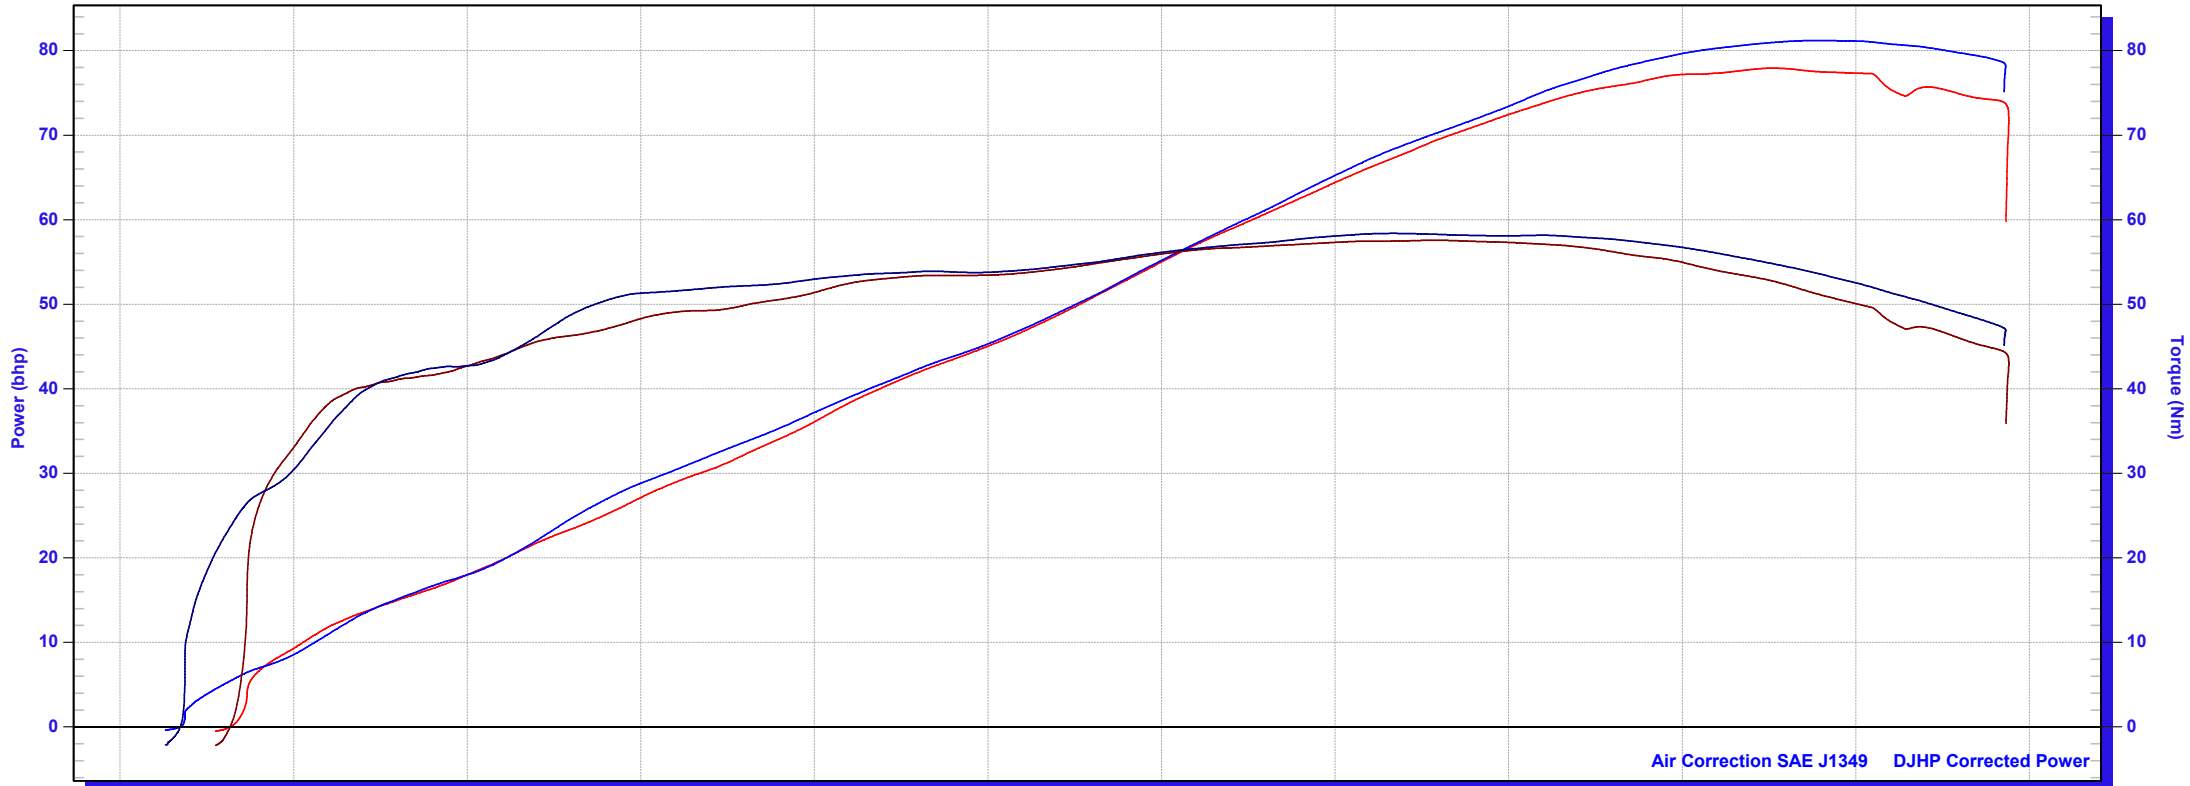

TOXIC  
ul. Metalowców 9  
Wrocław  
dolnoslaskie 54-156

500 559 333  
toximoto@toximoto.pl  
www.toximoto.pl

TOXIC

Max Power 77,93 bhp @ 10519,6 rpm, Max Torque 57,57 Nm @ 8583 rpm

391-gsf1100.Dpr, gsf1100, 2012-09-18, 19:52:06

Air Temperature 27,8°C, Air Pressure 993,6mBar, Humidity 37 %, RAD 92,65%, SAE J1349 C/F:1,018  
Max Power 81,2 bhp @ 10815,5 rpm, Max Torque 58,38 Nm @ 8344,3 rpm

Run Notes